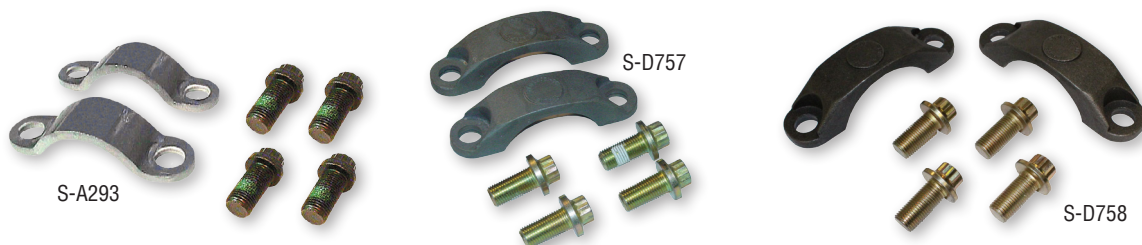

STRAP KITS

NEWSTAR #:	REPLACES #:	PRODUCT INFORMATION:
S-A293	1118651	1710, 1760 & 1810 Series M20
S-D757	3647699	SPL170X® M22
S-D758	3947800	SPL250X® 1/2"-20

STRAP KITS CONSIST OF 2 STRAPS & 4 BOLTS

SPL_X is a trademark of DANA Corporation

All parts supplied are S&S Truck Parts Inc./NEWSTAR. Use of other manufacturer's names, part numbers, or trademarks are solely used for informational/identification purposes.