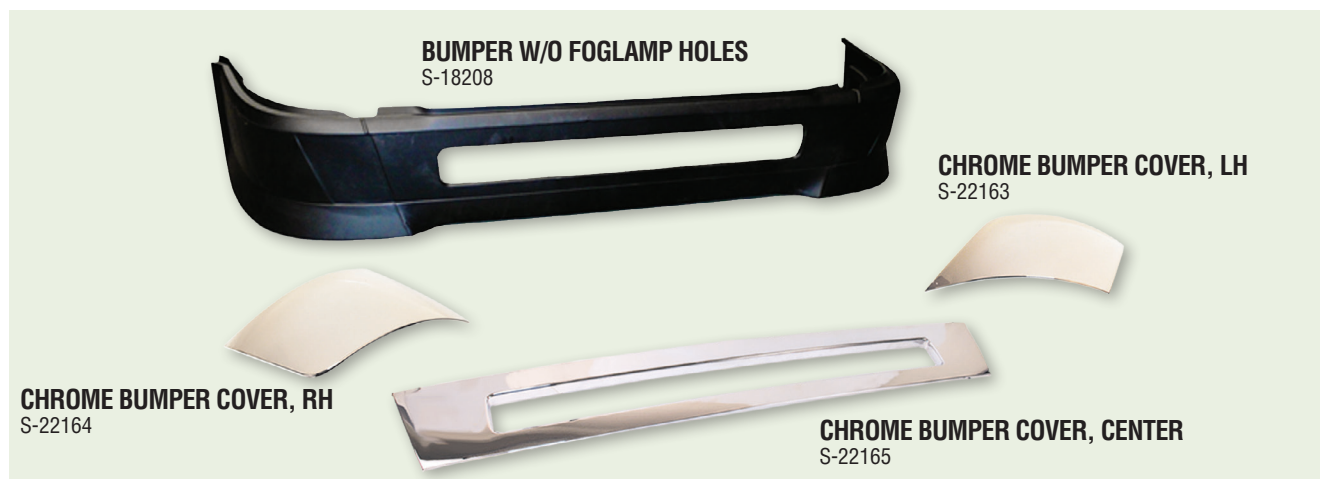

COMPLEMENTARY COMPONENTS

NEWSTAR #:	REPLACES #:	DESCRIPTION:	PRODUCT INFORMATION:
S-18208	Left: 82721514 Right: 82721516 Middle: 82728568	Bumper w/o Foglamp Holes, One Piece Design	VN2 Series (2004-2014)
S-22163	20576039	Chrome Bumper Cover, LH	
S-22164	20576040	Chrome Bumper Cover, RH	
S-22165	85104912	Chrome Bumper Cover, Center	

BUMPER ENDS

BUMPER ENDS BELOW WORK W/ S-22164 & S-22163 CHROME COVERS:

NEWSTAR #:	REPLACES #:	DESCRIPTION:	PRODUCT INFORMATION:
NEW! S-22916	82721510	Bumper End w/ Fog Lamp Hole, LH	VN2 Series (2004 - 2014)
NEW! S-22915	82721512	Bumper End w/ Fog Lamp Hole, RH