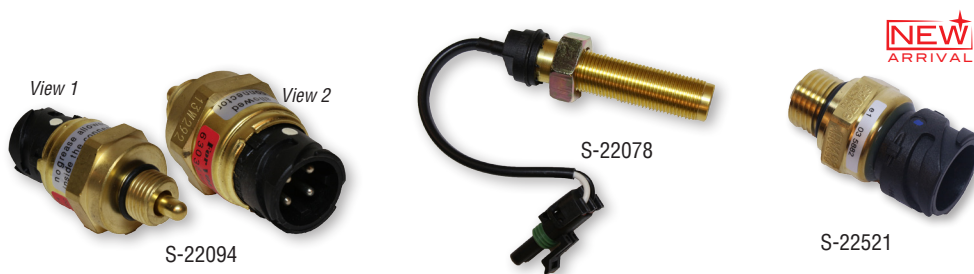

SENSORS

NEWSTAR #:	REPLACES #:	DESCRIPTION:	PRODUCT INFORMATION:
S-22094	1077574	Temperature/Oil Sensor	VNL Models
S-22095	3171490	Speedometer Sensor	VNL Models
S-23454	8073906	Temperature Sensor	Works w/ Transmission & Rear Axles
S-22078	8078108	Tachometer Sensor	VNL Models
NEW! S-23429	20508011	Cam Positioning Sensor	VN, VNL & VHD Models
NEW! S-23637	20824479	Pressure Sensor	Works w/ Bendix® ESP System
NEW! S-22576	21097978 22329559	Boost Pressure/Temperature Sensor	VN2 Series D11 & D13 Engine Models
NEW! S-22103	21399626	Coolant Sensor	VN1 & Early VN2 Series
S-22535	21634017	Pressure Sensor, Crankcase Sensor	VN2 Series - New Design
NEW! S-23766	21819082	A/C Air Pressure Sensor	Multiple Applications
NEW! S-23767	22014032	Post-SCR NOX Sensor	Multiple Applications
NEW! S-22373	22229570 20900982	Coolant Sensor	VN2 Series Works w/ S-22161 (20519037) Surge Tanks
S-21843	22504865 21451772 20989788	Fuel Level Sensor	VNL Models 150 Gallon Tanks
NEW! S-23636	22564822	Coolant Sensor	VNL Models