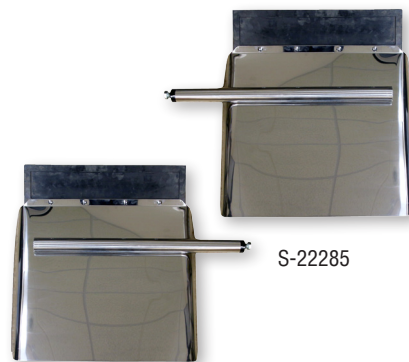

MATING COMPONENTS

POST KIT
(S-23091)
Single Bolt, 2 Posts,
Includes Washers & Bolts

NEWSTAR #:	REPLACES #:	DESCRIPTION:	PRODUCT INFORMATION:
S-22382	FLT1900KIT	24" Quarter Fender Set	Includes Clamp High Impact Plastic Includes Left & Right Fenders