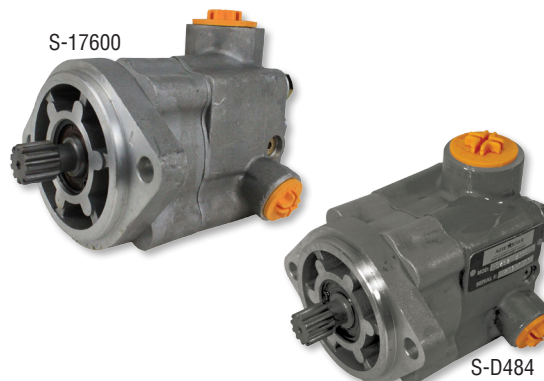

POWER STEERING PUMPS

NEWSTAR #:	REPLACES #:	PRODUCT INFORMATION:
S-17600	3187858 3936352	3406E, L10 & M11 Engine Models 2-Bolt Flange/ 11- Tooth- Spline Shaft 4.00 USGPM Flow Rate at 1200 RPM 2175 PSI CCW
S-D484	3187859 3936348 3936347	C10/C12/NTC/N14 Cummins Engine Models 2-Bolt Flange/ 11- Tooth- Spline Shaft 4.00 USGPM Flow Rate at 1200 RPM 2175 PSI CW