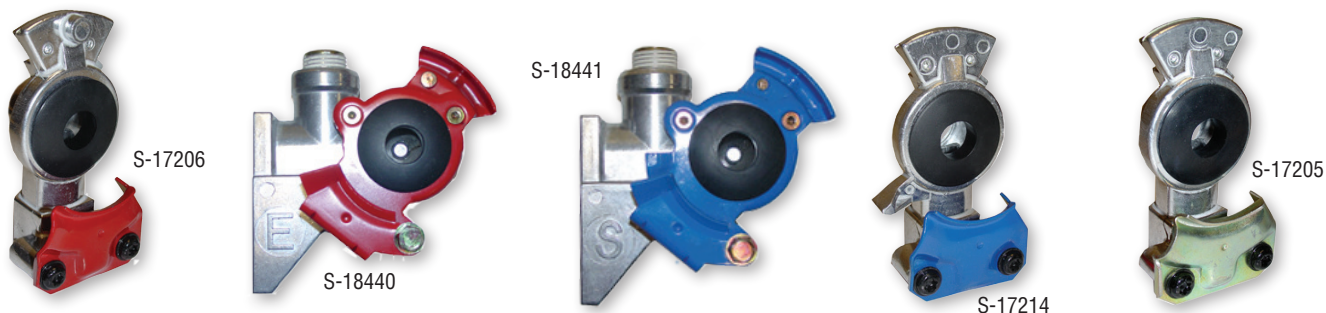

GLADHANDS

NEWSTAR #:	REPLACES #:	DESCRIPTION:	PRODUCT INFORMATION:
S-18441	MID11444	1/2" Gladhand-Angled Service	40° Bracket Mount Includes 1/2" Pipe Plug Color Coded Blue for Service
S-18440	MID11445 3946756	1/2" Gladhand-Angled Emergency	40° Bracket Mount Includes 1/2" Pipe Plug Color Coded Red for Emergency
S-17205	MID11450	1/2" Gladhand-University	Color Coded Gold for Universal Usage
S-17206	MID11451	1/2" Gladhand-Angled Emergency	Color Coded Red for Emergency
S-17214	MID11452	1/2" Gladhand-Angled Service	Color Coded Blue for Service