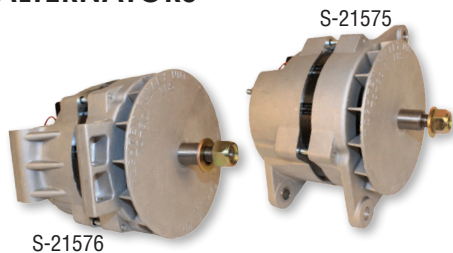

ALTERNATORS

NEWSTAR #:	REPLACES #:	DIMENSIONS:	PRODUCT INFORMATION:
S-21575	110-555HD	5/16"-24 NF Positive Stud Size 1/4"-28 NF Negative Stud Size 7/8" Shaft Diameter	SAE J-180 Swing Mount 140 Amp 12 Volt External Fan CW
S-21576	110-555P	5/16"-24 NF Positive Stud Size 1/4"-28 NF Negative Stud Size 7/8" Shaft Diameter	140 Amp 12 Volt Pad Mount External Fan CW

STARTERS