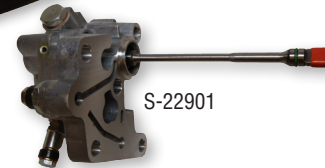

MIRRORS

NEWSTAR #:	DESCRIPTION:	PRODUCT INFORMATION:
S-21933	Fender Tripod, LH/RH	Adjustable 21" - 32.75" Tripod w/ 8 1/2" Convex Mirror Adjustable Safety Mirror & Bracket Stainless Steel Finish

NEWSTAR #:	DESCRIPTION:	PRODUCT INFORMATION:
S-21934	Pod Mount Mirror, LH/RH	Includes Backing Plate, Gasket & Mounting Hardware Includes Single Arm & 8 1/2" Convex Mirror Stainless Steel Finish

FUEL CAPS

NEWSTAR #:	REPLACES #:	PRODUCT INFORMATION:
S-21685	20770657	Non-Locking, Aluminum 8" Retaining Chain, Threaded Neck 3"
NEW! S-23949	20770691	Locking, Aluminum 6.5" Retaining Chain, Threaded Neck 3"

FUEL TANK COMPONENTS

NEWSTAR #:	REPLACES #:	DESCRIPTION:
S-23664	20560284	Fuel Tank Vent

NEWSTAR #:	REPLACES #:	DESCRIPTION:	PRODUCT INFORMATION:
S-22575	85111586	Fuel Tank Strap	Sold in 50ft Rolls

NEWSTAR #:	REPLACES #:	DESCRIPTION:	PRODUCT INFORMATION:
NEW! S-22901	21067551	Fuel Pump	FM12 Engine Models

CABIN AIR BAGS

NEWSTAR #:	REPLACES #:	PRODUCT INFORMATION:
NEW! S-22472	1S5-171	VNL Models
S-21186	21165207	
S-22217	GYR IS4-044	

BUSHINGS

NEWSTAR #:	REPLACES #:	DESCRIPTION:	PRODUCT INFORMATION:
S-21745	8074666	Cab Mount Bushing	VNL Models

All parts supplied are S&S Truck Parts Inc./NEWSTAR. Use of other manufacturer's names, part numbers, or trademarks are solely used for informational/identification purposes.