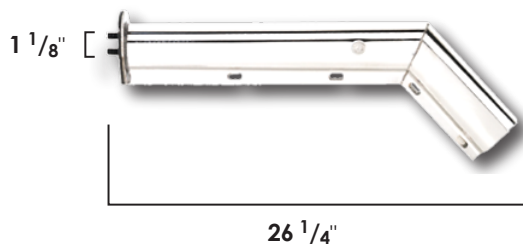

NEWSTAR #:	REPLACES #:	DESCRIPTION:	PRODUCT INFORMATION:
S-22280	648-SL	1 1/8" Angled	Includes 2 Hangers Chrome Finish
S-22281	648S-SL	1 1/8" Angled	Includes 2 Hangers Stainless Finish
S-22279	648B-SL	1 1/8" Angled	Includes 2 Hangers Black Finish