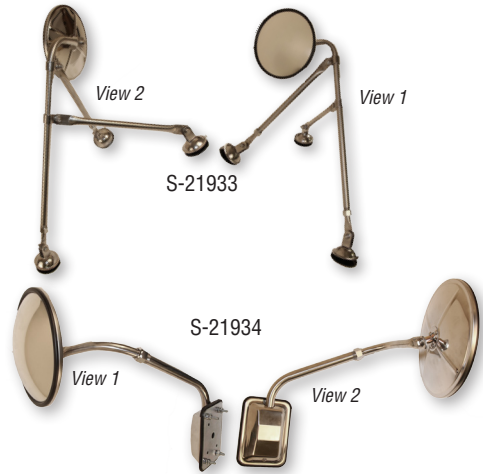

MIRRORS

NEWSTAR #:	DESCRIPTION:	PRODUCT INFORMATION:
S-21933	Fender Tripod, LH/RH	Adjustable 21" - 32.75" Tripod w/ 8 1/2" Convex Mirror Adjustable Safety Mirror & Bracket Stainless Steel Finish

NEWSTAR #:	DESCRIPTION:	PRODUCT INFORMATION:
S-21934	Pod Mount Mirror, LH/RH	Includes Backing Plate, Gasket & Mounting Hardware Includes Single Arm & 8 1/2" Convex Mirror Stainless Steel Finish

FUEL CAPS

NEWSTAR #:	REPLACES #:	PRODUCT INFORMATION:
S-21685	20770657	Non-Locking, Aluminum 8" Retaining Chain, Threaded Neck 3"
NEW! S-23949	20770691	Locking, Aluminum 6.5" Retaining Chain, Threaded Neck 3"