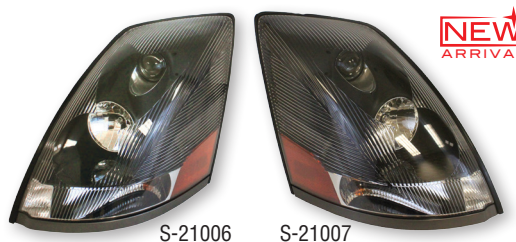

NEWSTAR #:	REPLACES #:	DESCRIPTION:	PRODUCT INFORMATION:
NEW! S-21007	82329124	Head Lamp, LH	VN2 Series
NEW! S-21006	82329127	Head Lamp, RH	

FEATURING HIGH PERFORMANCE & PROJECTION STYLE LAMP

NEWSTAR #:	REPLACES #:	DESCRIPTION:	PRODUCT INFORMATION:
NEW! S-22961	82329124AE	Angel Eye Head Lamp, LH	VNL Models (2004 & Up)
NEW! S-22962	82329127AE	Angel Eye Head Lamp, RH	