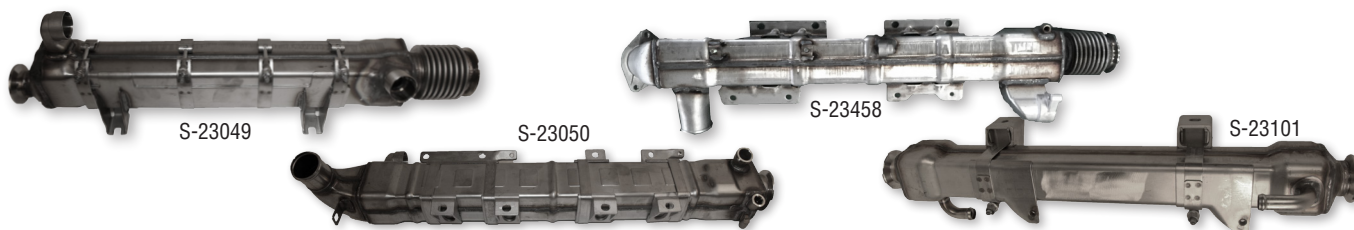

EGR COOLER ASSEMBLIES

NEWSTAR #:	REPLACES #:	REPLACEMENT FOR BEHR #:	REPLACEMENT FOR CUMMINS #:	PRODUCT INFORMATION:
S-23458	—	—	4309398 4309398N 4309398RX	Cummins ISX (2007-2009) Multiple Applications (2007-2009) ID: 1.4 Includes Install Kit S-22743
S-23049	4089380NX	376905-031	—	Cummins ISM (2007-2009) & ISM 10.8 Engine Models Multiple Applications (2002-2006) ID: 1.4" Includes Install Kit S-22741
S-23101	4955518NX	—	—	Cummins ISB Engine Models (2002-2006) ID: 1.4" Includes Install Kit S-22742
S-23050	4956008NX	376905-041	3683253 3683435 4952490 2869133 2878071	Cummins ISX Engine Models (2002-2006) Cummins ISX 15.0 Engine Models Multiple Applications (2003-2006) ID: 1.4"

EGR KITS

NEWSTAR #:	REPLACES #:	DESCRIPTION::	PRODUCT INFORMATION:
NEW! S-23218	85113699	EGR Installation Kit	VE12 Engine Models
CONSISTS OF:			
NEWSTAR #:	REPLACES #:	DESCRIPTION:	QUANTITY:
NEW! S-23143	20504406	Clamp	2
—	20495666	Gasket	2
—	20495670	Gasket	1
NEW! S-22762	20504408	EGR Clamp	1