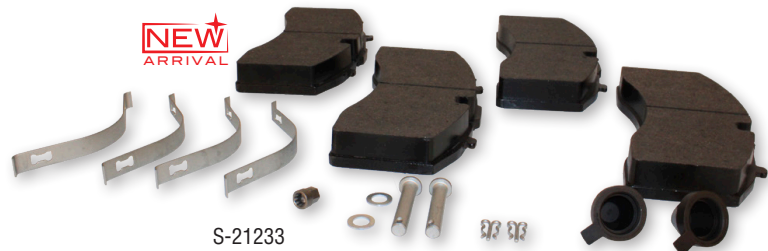

DISK PAD SETS

NEWSTAR #:	REPLACES #:	PRODUCT INFORMATION:
NEW! S-21233	BW 802078 BX802078 K070796BXW	VN2 Series Works w/ Bendix® Caliper ADB22X & SB6000 Caliber FMSI 8479-D1369 Includes 4 Pad Assemblies 802078 Includes Dayco Hardware Kit: 7 Springs, 2 Pins, 2 Washers, 2 Split Pins, 1 Hexagonal Adapter & 2 Rubber Caps

All parts supplied are S&S Truck Parts Inc./NEWSTAR. Use of other manufacturer's names, part numbers, or trademarks are solely used for informational/identification purposes.