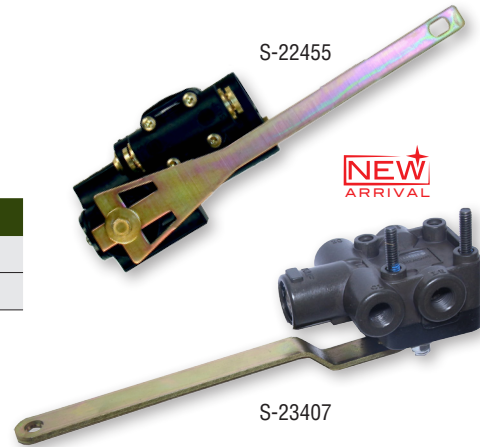

LEVELING VALVES

NEWSTAR #:	REPLACES #:	PRODUCT INFORMATION:
S-22455	85124912	Hadley Design
NEW! S-23407	KD2205	8" Arm