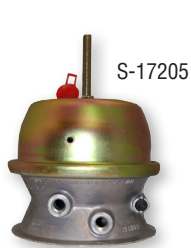

NEWSTAR #:	REPLACES #:	PRODUCT INFORMATION:
S-17206	3030-PSLS	Piggyback Sealed -Long Stroke
S-17214	3030-PSK	Piggyback Sealed Kit
S-17205	3030-PS	Piggyback Sealed
S-17215	3030-PSLSK	Piggyback Sealed Kit -Long Stroke