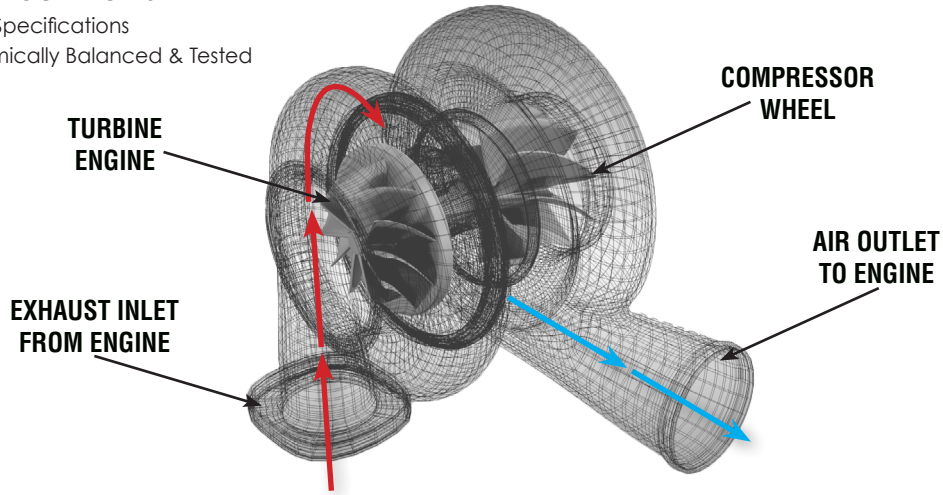

TURBOCHARGERS

FEATURES OF TURBOCHARGERS

- Built To Original Specifications
- Each Unit Dynamically Balanced & Tested

NEWSTAR #:	REPLACES #:	PRODUCT INFORMATION:
NEW! S-20995	H3804502	Cummins N14 Engine Models
S-22605	20516147	D12C Engine Models 5.9 Liters