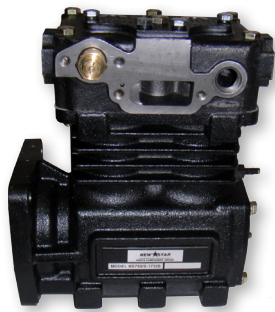

AIR COMPRESSORS-REPLACEMENT FOR BENDIX®

FEATURES OF ALL REPLACEMENT BENDIX® COMPRESSORS:

- Components are 100% Interchangeable w/ OEM
- New Outright
- No Core Charges
- Newstar Replacement for Bendix® TF750, Upgraded Version of TF550

MATING COMPONENTS

S-17326