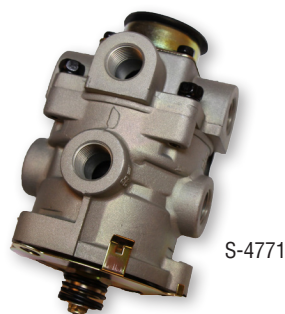

NEW
ARRIVAL

S-23347

NEWSTAR #:	REPLACES #:	PRODUCT INFORMATION:
NEW! S-23897	20710793	Volvo VNL & VNM Models 10.5" Diameter x 29" Length Volume: 3197 cu. in. Metric Threaded Ports

S-23348

NEW
ARRIVAL

GOVERNORS

MATING COMPONENTS

GOVERNOR
(S-9977)

CYLINDER HEAD KIT
(S-21432)
Replaces:
9111539212
4936225

8MM CYLINDER HEAD BOTTOM PLATE
(S-21442)

S-21431

NEWSTAR #:	REPLACEMENT FOR CUMMINS #:	REPLACES MERITOR #:	REPLACES WABCO #:	PRODUCT INFORMATION:
S-21435	3944524 3944525 3966522 3944526	ECU9111535300X R9559111535300X	9111535300	NS318 Engine Models Cummins ISC & ISL Engine Models Water Ports: 3/4" - 16 STOR Discharge Ports: M27 - 2.0 STOR Governor Ports: M10 - 1.0 STOR

DRAIN VALVES

NEWSTAR #:	REPLACES #:	DESCRIPTION:	PRODUCT INFORMATION:
NEW! S-22889	MID12104	Drain Valve w/ Cable	48" Cable Length

NEWSTAR #:	REPLACES #:	DESCRIPTION:	PRODUCT INFORMATION:
NEW! S-8884	MID12105	Drain Valve w/ Cable	60" Cable Length

BRAKE VALVES

NEWSTAR #:	REPLACES #:	PRODUCT INFORMATION:
S-4771	BW 286171	Replacement for Bendix E-6™ NPT Supply Ports (4): 3/8" NPT Delivery Ports (4): 3/8" Dual Circuit Valve

AD-9™ & E-6™ are a trademark of Bendix Commercial Vehicle Systems, LLC.