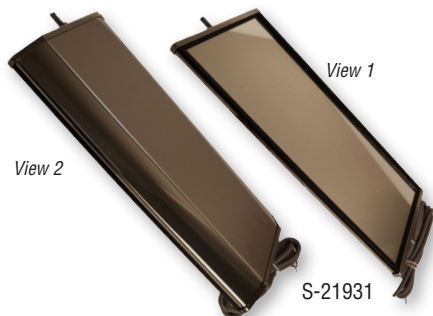

MIRRORS

NEWSTAR #	DESCRIPTION:	PRODUCT INFORMATION:
S-21931	7" X 16" West Coast Mirror, LH/RH	Commonly Used on Western Star, Peterbilt & Kenworth Models OEM Style-Flat Back Heated Polished Stainless Steel Finish