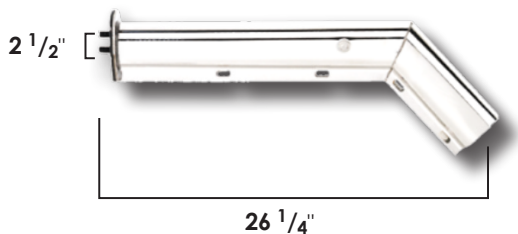

HANGERS & COMPONENTS

NEWSTAR #:	REPLACES #:	DESCRIPTION:	PRODUCT INFORMATION:
S-22277	647-SL	2 1/2" Angled	Includes 2 Hangers Spring Loaded Chrome Finish
S-22278	647S-SL	2 1/2" Angled	Includes 2 Hangers Spring Loaded Stainless Finish