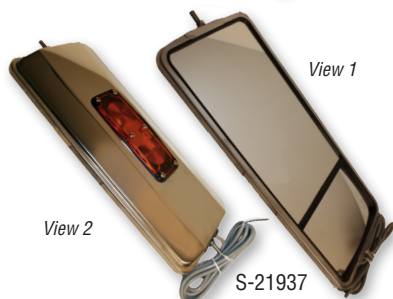

NEWSTAR #	DESCRIPTION:	PRODUCT INFORMATION:
S-21937	7" X 16" West Coast Mirror, LH/RH	Commonly Used on GM, Ford, Sterling, Mack & International Models Includes Convex Spot Mirror Includes Amber Lens MarkerLAMP Includes Hardware Heated Stainless Steel Finish

All parts supplied are S&S Truck Parts Inc./NEWSTAR. Use of other manufacturer's names, part numbers, or trademarks are solely used for informational/identification purposes.