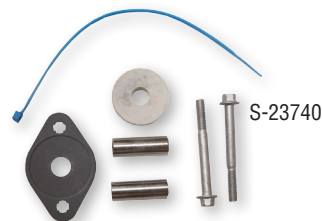

INJECTOR SEAL KITS

NEWSTAR #:	REPLACES #:	PRODUCT INFORMATION:
NEW! S-23740	85115784	D11, D13 & D16 Engine Models Cummins ISM, ISX & M11 Engine Models Works w/ AHI Injeyctor Systems