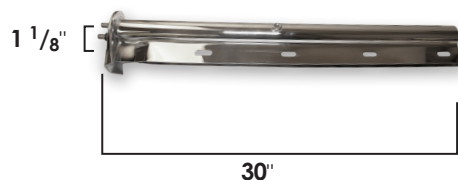

NEWSTAR #:	REPLACES #:	DESCRIPTION:	PRODUCT INFORMATION:
S-22675	649-SL	1 1/8" Straight	Includes 2 Hangers Chrome Finish
S-22676	649S-SL	1 1/8" Straight	Includes 2 Hangers Stainless Finish
S-22674	649B-SL	1 1/8" Straight	Includes 2 Hangers Black Finish