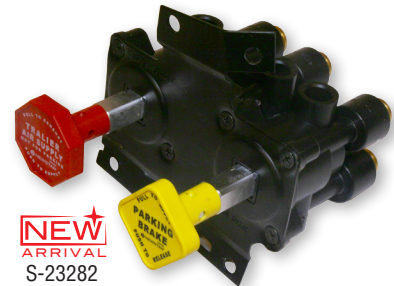

DRAIN VALVES

NEWSTAR #:	REPLACES #:	DESCRIPTION:	PRODUCT INFORMATION:
NEW! S-22889	MID12104	Drain Valve w/ Cable	48" Cable Length

NEWSTAR #:	REPLACES #:	DESCRIPTION:	PRODUCT INFORMATION:
NEW! S-8884	MID12105	Drain Valve w/ Cable	60" Cable Length

BRAKE VALVES

NEWSTAR #:	REPLACES #:	PRODUCT INFORMATION:
S-4771	BW 286171	Replacement for Bendix E-6™ NPT Supply Ports (4): 3/8" NPT Delivery Ports (4): 3/8" Dual Circuit Valve

AD-9™ & E-6™ are a trademark of Bendix Commercial Vehicle Systems, LLC.

All parts supplied are S&S Truck Parts Inc./NEWSTAR. Use of other manufacturer's names, part numbers, or trademarks are solely used for informational/identification purposes.

DASH CONTROL VALVES

NEWSTAR #:	REPLACES #:	PRODUCT INFORMATION:
NEW! S-23876	800004	Type 1 Plate (Recessed) Mounting Holes: 10-24 Threads Ports: PTC Multiple Ford Applications
NEW! S-23873	800445	Type 5 Plate Mounting Holes: .270" Open Ports: 1/4" NPT Multiple Mack & Volvo Applications
NEW! S-23879	800309	Type 7 Plate Mounting Holes: M6 x 1-6H Threads Ports: PTC Multiple Mack & Volvo Applications
NEW! S-23877	801315	Type 1 Plate (Recessed) Mounting Holes: .275" Open Ports: PTC (45° Elbows) Multiple International Applications
NEW! S-13433	85112212 TDA RKN20607	M6 (Metric) Mounting Threads in Plate 3/8" Push to Connect Fittings (PTC) Mounted Vertically
S-16924	BW 286171	Replacement for Bendix MV-3™ Type II Plate (Flat) M6 x 1-6H Threads (4) in Mounting Holes
S-16933	BW 800573 3949799	Replacement for Bendix MV-3™ Type 1 Plate (Recessed) 1/4"- 20 Threads (4) in Mounting Holes
NEW! S-23872	K021464 85112212 3517058	Type 5 Plate Mounting Holes: M6 x 1-6H Ports: PTC Multiple Mack & Volvo Applications
NEW! S-23871	K035691 K034652 21750583	Type 6 Plate Mounting Holes: .320" Open Ports: PTC Multiple Mack & Volvo Applications
NEW! S-23282	TDA RKN20619	Mounted Vertically w/ PTC Fittings