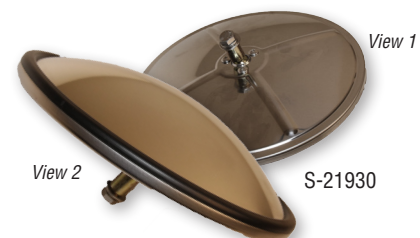

NEWSTAR #	DESCRIPTION:	PRODUCT INFORMATION:
S-21930	8.5" Convex Mirror	Bubble Center Includes Mounting Stud & Bolt Stainless Steel Finish